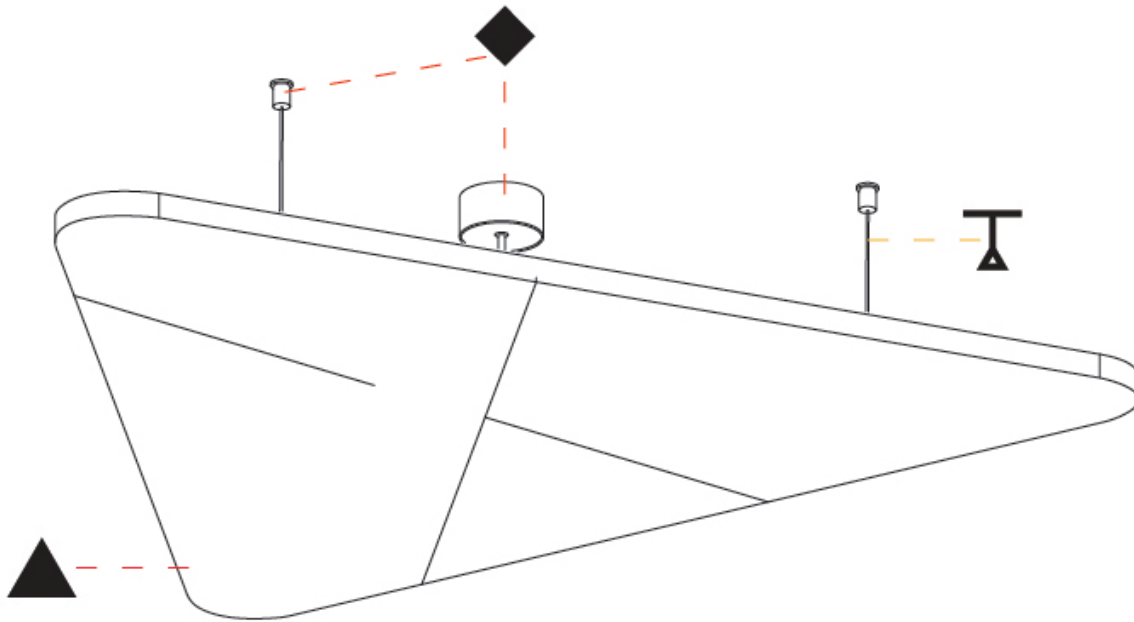

VICTORY ACOUSTIC LIGHT PANEL SUSPENSION

A300749-

PROJECT	_____
TYPE	_____
SPECIFIER	_____
QUANTITY	_____
DATE	_____