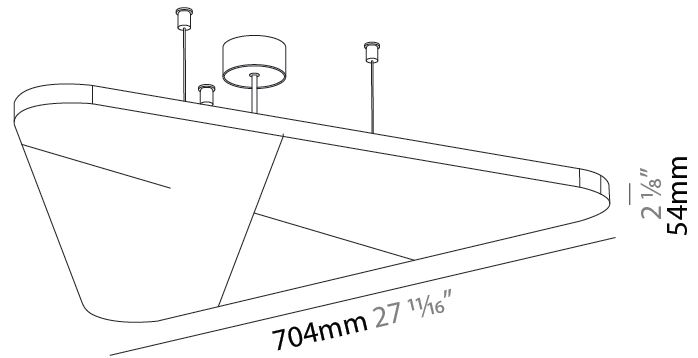

GENERAL

Series: Victory Acoustic Light Panel
Brand: Prolicht
Division: Architectural
Mounting Type: Suspension
Mounting Location: Ceiling
Subcategory: Acoustic

PHYSICAL

Shape: Abstract
Length (mm): 792
Length (in): 31 ⁷/₁₆
Width (mm): 704
Width (in): 27 ¹¹/₁₆
Height (mm): 54
Height (in): 2 ¹/₈
Light Distribution: Indirect
Fixture Finish: SSR / BKV / CWI / CRY / HAB / UFT / ITA / RUA / FTG / MYG / LOD / PUS / FRO / FUP / KIA / POP / BLS / SPG / MEY / GOH / GUM / CHC / COM / ABZ / JAG / OBR / MOS / ROR
Accent Finish: ANC / ASH / BNA / BTC / BZE / CEL / EGG / EVG / FOG / FOS / FST / FUA / IRI / IRO / KHA / LIC / LIM / MER / MSN / MUS / ONX / PEA / PLU / POL / PPY / RAY / ROY / RST / STE / SWD / TAN / TAU
Fixture Material: Aluminum
Cable Details: 2 000mm / 78 3/4" or 6 000mm / 236 1/4" Transparent Cable

ELECTRICAL

Lamp Type: LED (Zhaga Standard)
Input Wattage (W): 10
Total Output Wattage (W): 9.1
Dimming: Non-Dimmable
Driver Included: Yes
Driver Location: Integrated
Driver Type: Constant Current - Universal
Driver Class: Class 2
Input Voltage (V): 120 - 277

LED

Color Temperature (°K): 2700 / 3000 / 3500 / 4000
Max. Delivered Lumen (lm): 701 / 708 / 730 / 751
Nominal Lumen (lm): 855 / 864 / 890 / 916
CRI: >90 CRI
Lamp Life (hrs): 50000

OPTICAL

RATINGS AND CERTIFICATIONS

Certified By: CSA Certified to UL and CSA Standards
IP rating: IP20