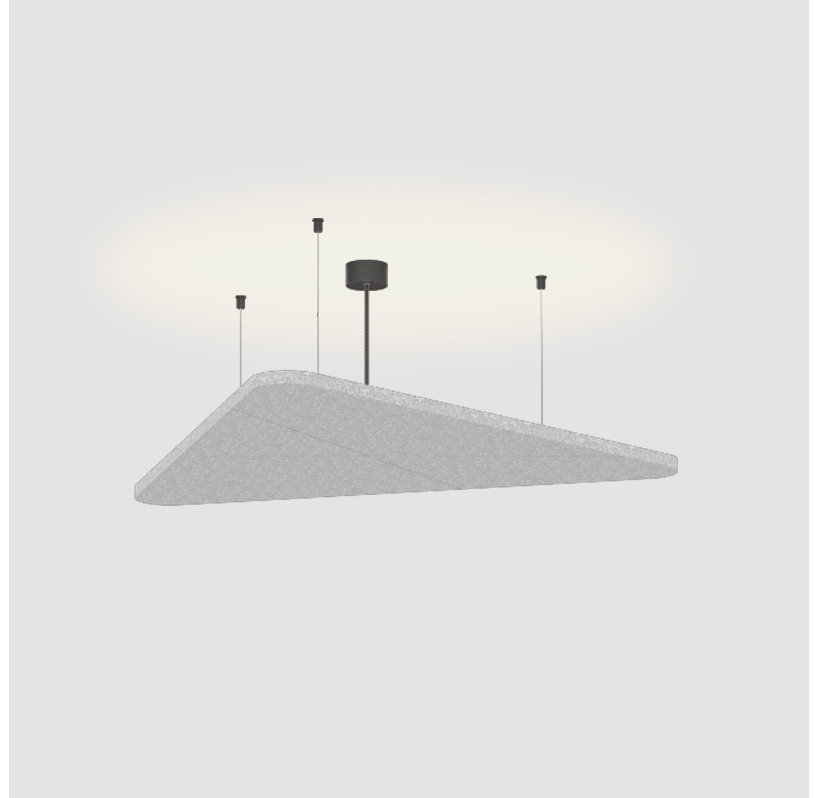

GENERAL

Series: Victory Acoustic Light Panel
Brand: Prolicht
Division: Architectural
Mounting Type: Suspension
Mounting Location: Ceiling
Subcategory: Acoustic

PHYSICAL

Shape: Abstract
Length (mm): 496
Length (in): 19 1/2
Width (mm): 448
Width (in): 17 5/8
Height (mm): 54
Height (in): 2 1/8
Light Distribution: Indirect
Fixture Finish: SSR / BKV / CWI / CRY / HAB / UFT / ITA / RUA / FTG / MYG / LOD / PUS / FRO / FUP / KIA / POP / BLS / SPG / MEY / GOH / GUM / CHC / COM / ABZ / JAG / OBR / MOS / ROR
Accent Finish: ANC / ASH / BNA / BTC / BZE / CEL / EGG / EVG / FOG / FOS / FST / FUA / IRI / IRO / KHA / LIC / LIM / MER / MSN / MUS / ONX / PEA / PLU / POL / PPY / RAY / ROY / RST / STE / SWD / TAN / TAU
Fixture Material: Aluminum
Cable Details: 2 000mm / 78 3/4" or 6 000mm / 236 1/4" Transparent Cable

ELECTRICAL

Lamp Type: LED (Zhaga Standard)
Input Wattage (W): 10
Total Output Wattage (W): 9.1
Dimming: Non-Dimmable
Driver Included: Yes
Driver Location: Integrated
Driver Type: Constant Current - Universal
Driver Class: Class 2
Input Voltage (V): 120 - 277

LED

Color Temperature (°K): 2700 / 3000 / 3500 / 4000
Max. Delivered Lumen (lm): 701 / 708 / 730 / 751
Nominal Lumen (lm): 855 / 864 / 890 / 916
CRI: >90 CRI
Lamp Life (hrs): 50000

OPTICAL

RATINGS AND CERTIFICATIONS

Certified By: CSA Certified to UL and CSA Standards
IP rating: IP20