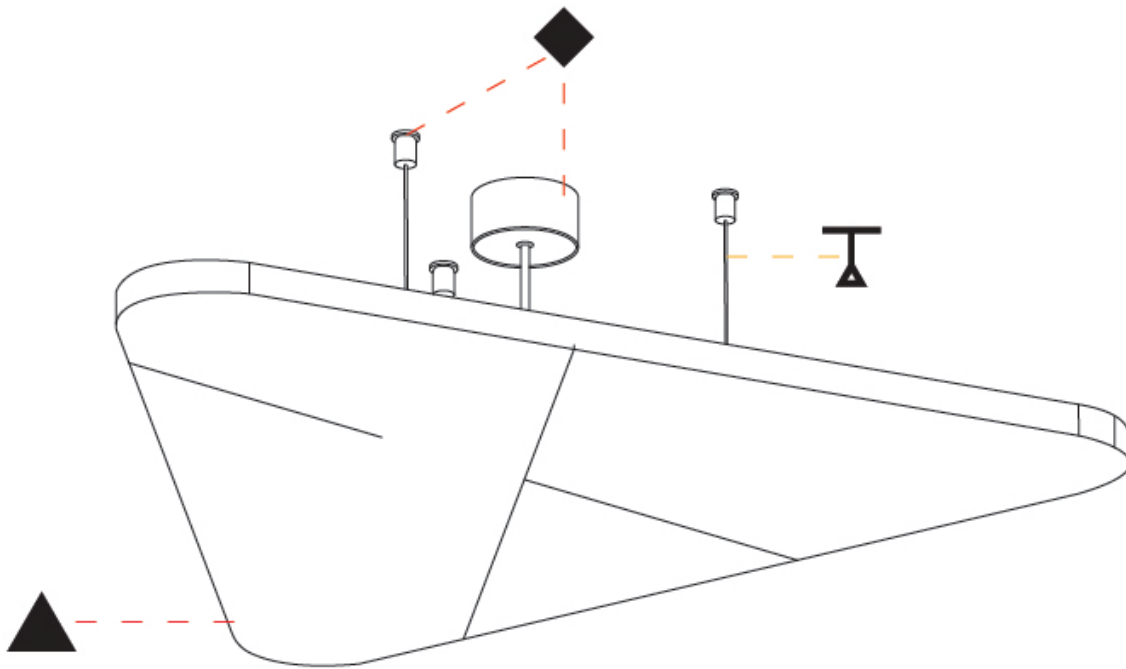

VICTORY ACOUSTIC LIGHT PANEL SUSPENSION

A300748-

PROJECT	_____
TYPE	_____
SPECIFIER	_____
QUANTITY	_____
DATE	_____

A