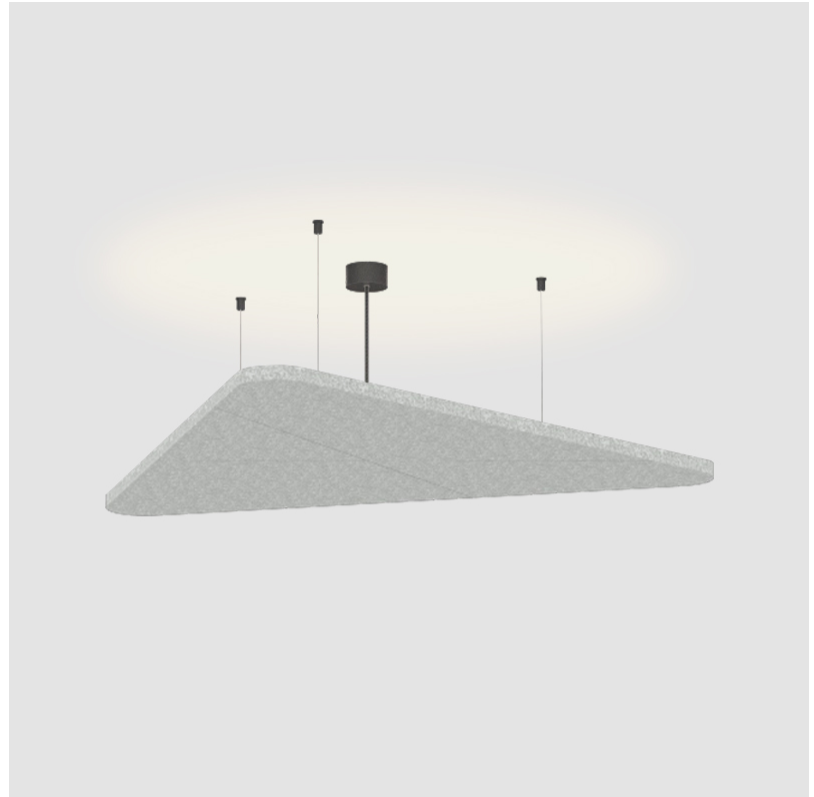

GENERAL

Series: Victory Acoustic Light Panel
Brand: Prolicht
Division: Architectural
Mounting Type: Suspension
Mounting Location: Ceiling
Subcategory: Acoustic

PHYSICAL

Shape: Abstract
Length (mm): 792
Length (in): 31 ⁷/₁₆
Width (mm): 704
Width (in): 27 ¹¹/₁₆
Height (mm): 54
Height (in): 2 ¹/₈
Light Distribution: Indirect
Fixture Finish: SSR / BKV / CWI / CRY / HAB / UFT / ITA / RUA / FTG / MYG / LOD / PUS / FRO / FUP / KIA / POP / BLS / SPG / MEY / GOH / GUM / CHC / COM / ABZ / JAG / OBR / MOS / ROR
Accent Finish: ANC / ASH / BNA / BTC / BZE / CEL / EGG / EVG / FOG / FOS / FST / FUA / IRI / IRO / KHA / LIC / LIM / MER / MSN / MUS / ONX / PEA / PLU / POL / PPY / RAY / ROY / RST / STE / SWD / TAN / TAU
Fixture Material: Aluminum
Cable Details: 2 000mm / 78 3/4" or 6 000mm / 236 1/4" Transparent Cable

ELECTRICAL

Lamp Type: LED (Zhaga Standard)
Input Wattage (W): 10
Total Output Wattage (W): 9.1
Dimming: Non-Dimmable
Driver Included: Yes
Driver Location: Integrated
Driver Type: Constant Current - Universal
Driver Class: Class 2
Input Voltage (V): 120 - 277

LED

Color Temperature (°K): 2700 / 3000 / 3500 / 4000
Max. Delivered Lumen (lm): 701 / 708 / 730 / 751
Nominal Lumen (lm): 855 / 864 / 890 / 916
CRI: >90 CRI
Lamp Life (hrs): 50000

OPTICAL

RATINGS AND CERTIFICATIONS

Certified By: CSA Certified to UL and CSA Standards
IP rating: IP20